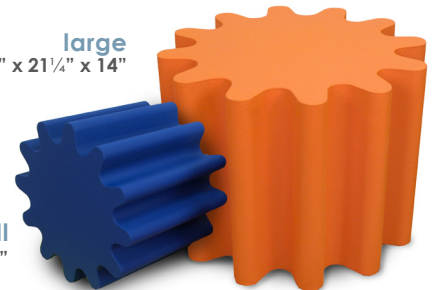

large
21¼" x 21¼" x 14"

small
15¼" x 15¼" x 10"

informal seating solutions